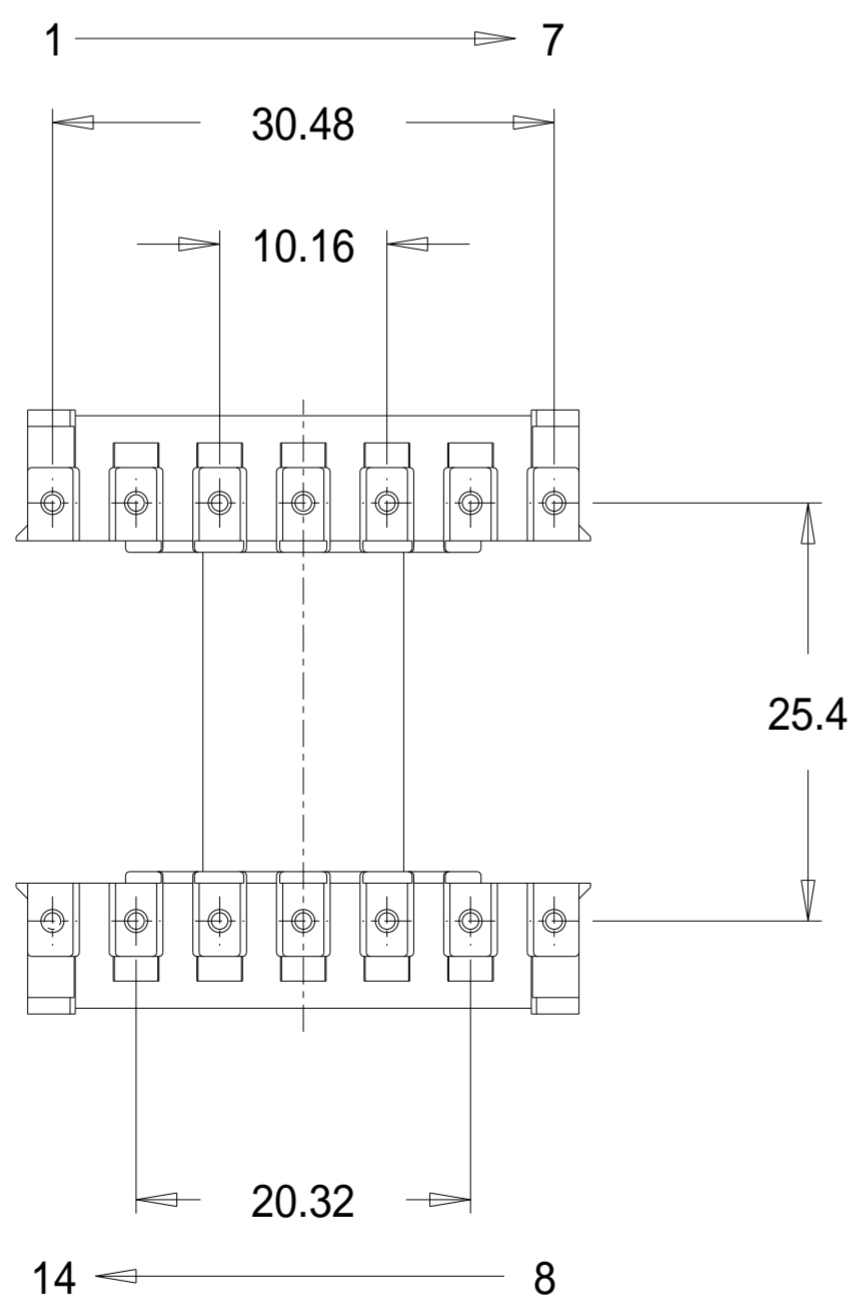

Part No. FD6990  
 ETD 29/16/10 Horizontal Bobbin

Dimensions in millimetres.