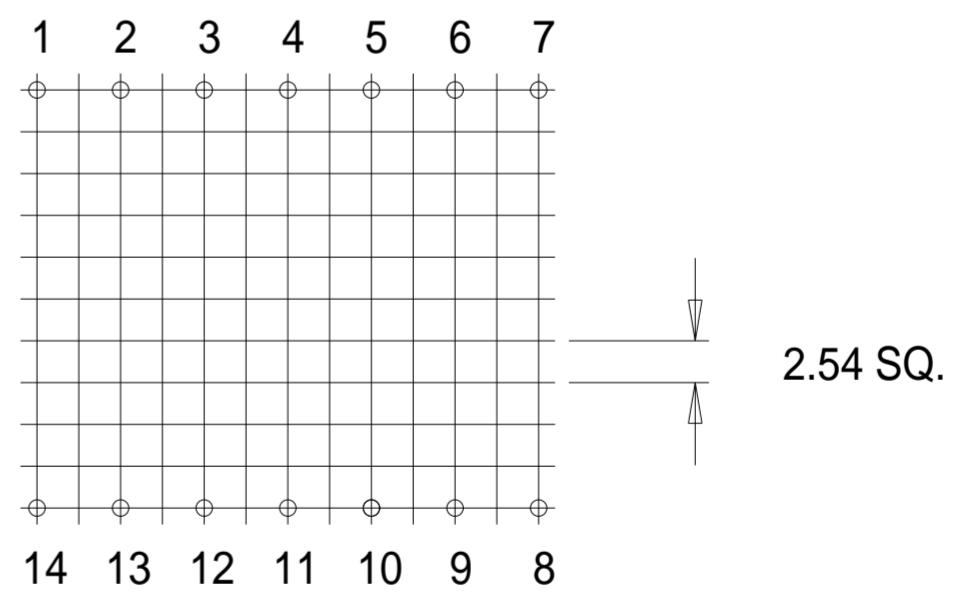

Part No. FD6990  
 ETD 29/16/10 Horizontal Bobbin

Dimensions in millimetres.