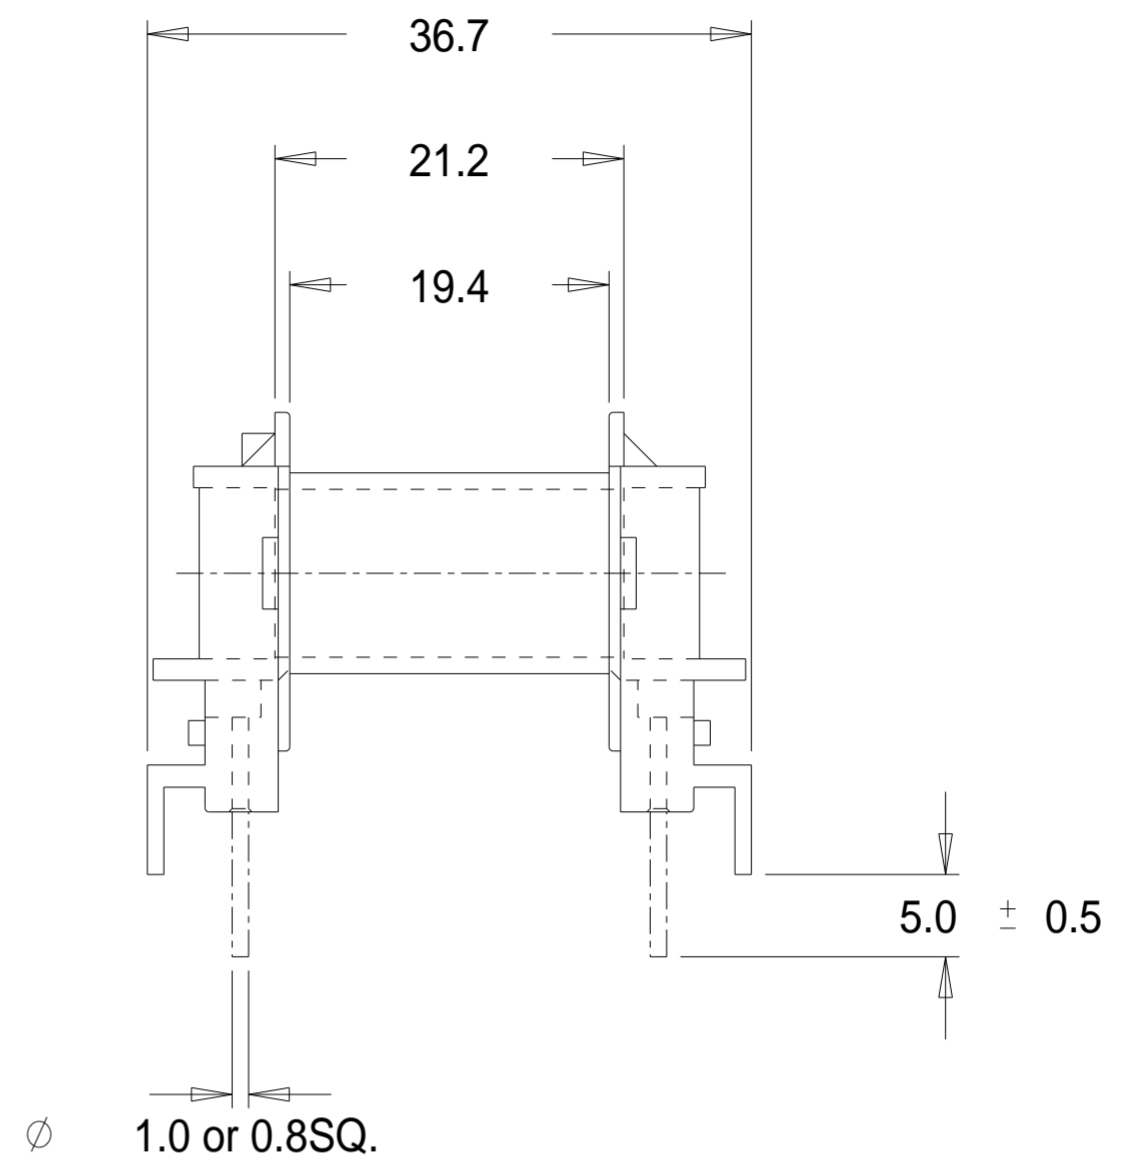

Part No. FD6990  
 ETD 29/16/10 Horizontal Bobbin

Dimensions in millimetres.