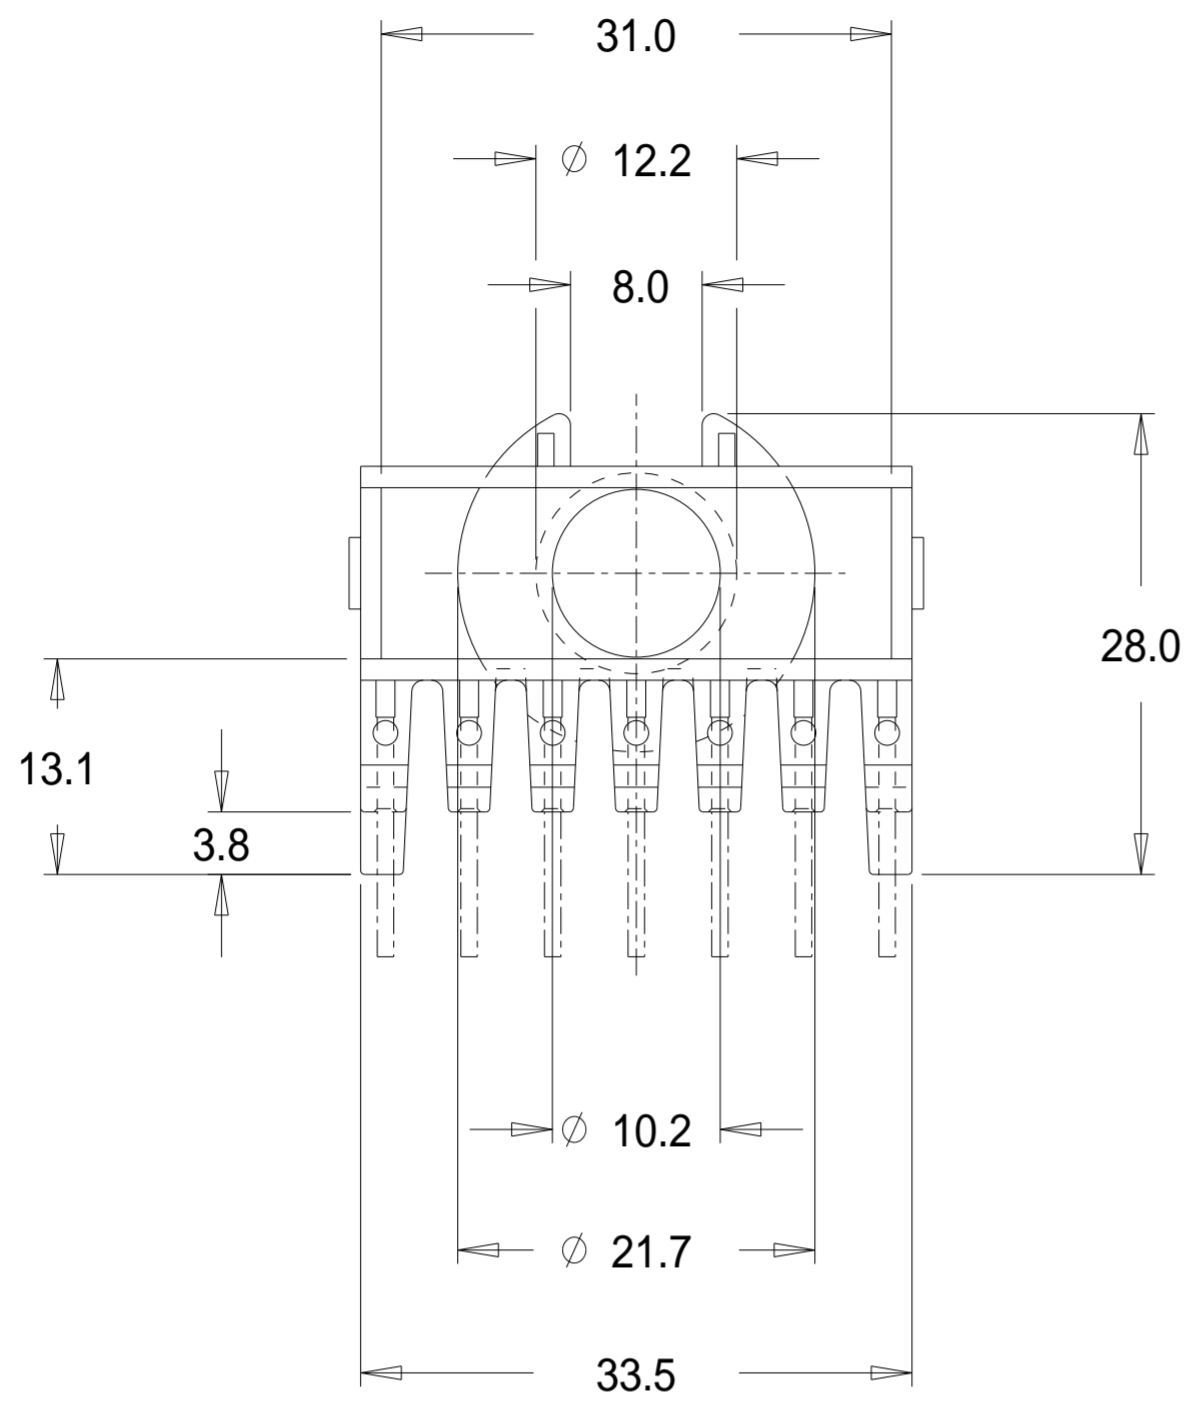

Part No. FD6990  
 ETD 29/16/10 Horizontal Bobbin

Dimensions in millimetres.